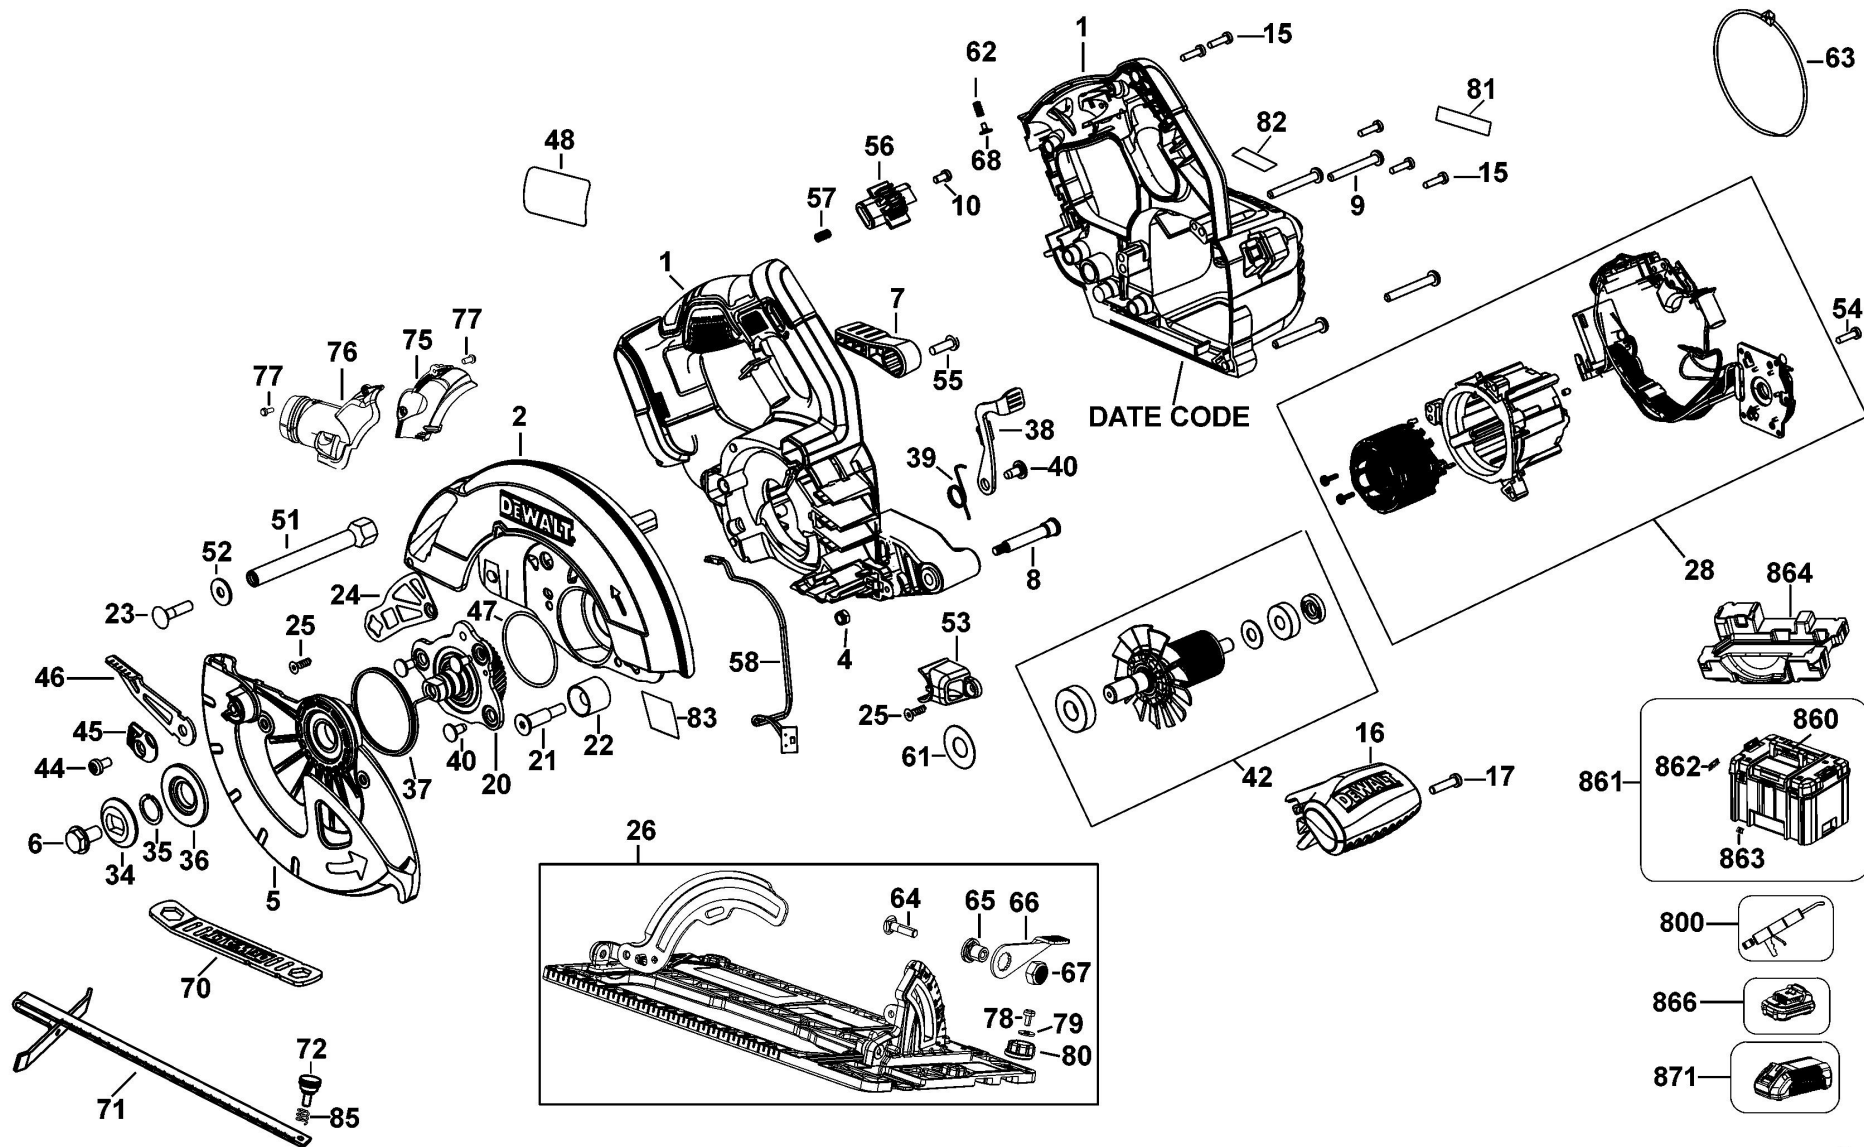

## Parts List DCS572 CORDLESS CIRCULAR SAW 1

Item	Part Number	Qty	Part Description	General Description	Other Info	Repair Inst	Markets
1	N462731	1	CLAMSHELL SET			No	QW
2	N499337	1	GEARCASE SA			No	QW
4	N123103	1	STOP NUT			No	QW
5	N378852	1	GUARD LOWER			No	QW
6	145344-00	1	SCREW			No	QW
7	N419350	1	LEVER			No	QW
8	N099101	1	BOLT			No	QW
9	330045-19	4	SCREW			No	QW
10	330019-10	1	SCREW			No	QW
15	330019-03	7	SCREW			No	QW
16	N115554	1	HANDLE			No	QW
17	330019-13	1	SCREW	M4X19 T20		No	QW
20	N472351	1	SPINDLE SA			No	QW
21	N086135	1	SCREW			No	QW
22	381066-00	1	BUMPER			No	QW
23	098128-90	1	CARRIAGE BOLT			No	QW
24	N135988	1	STRAP			No	QW
25	593515-00	2	SCREW			No	QW
26	N257219	1	SHOE SA			No	QW
28	N863841	1	SERVICE KIT			No	QW
34	145343-01	1	WASHER OUTER CLAMP			No	QW
35	N120426	1	RETAINER			No	QW
36	N084137	1	WASHER INNER CLAMP			No	QW
37	N100006	1	SPRING			No	QW
38	N090570	1	LEVER LOCK			No	QW
39	N100123	1	SPRING			No	QW
40	385915-04	4	SCREW			No	QW
42	N863841	1	SERVICE KIT			No	QW
44	098094-13	1	SCREW			No	QW
45	N094953	1	LEVER			No	QW
46	N086628	1	LEVER			No	QW
47	N361499	1	O RING			No	QW